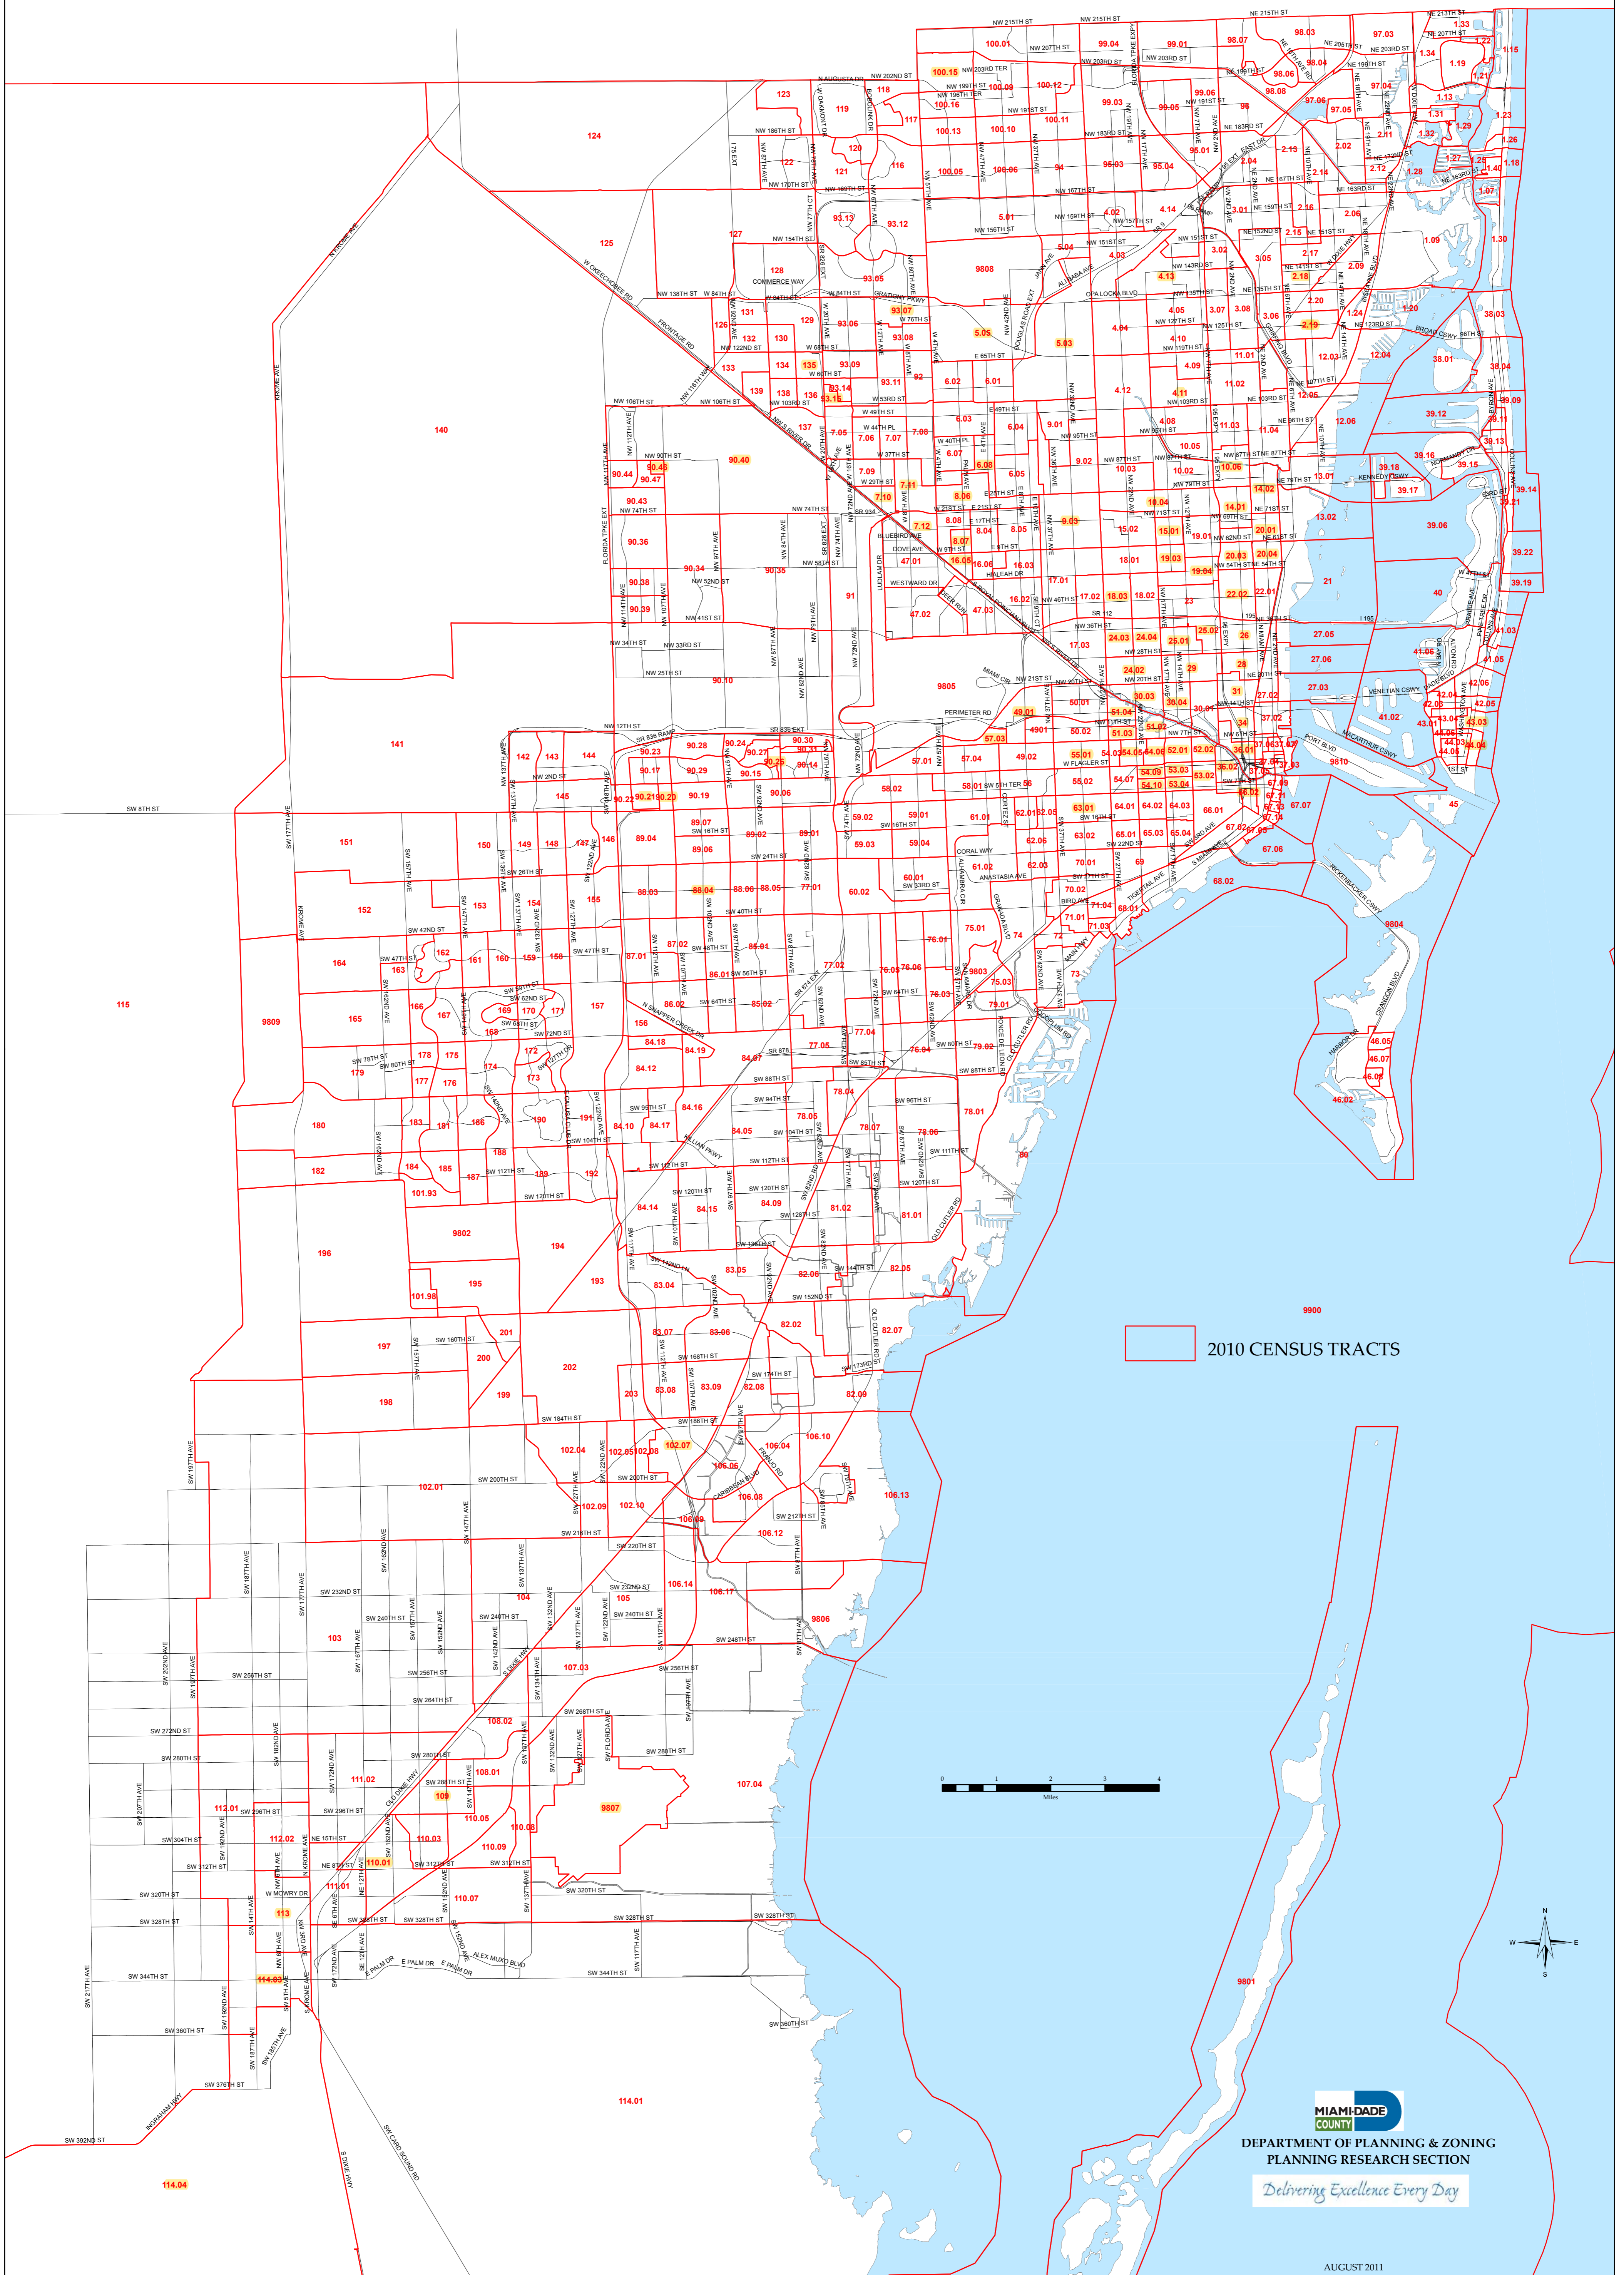

2010 CENSUS TRACTS

MIAMI-DADE COUNTY, FLORIDA

2010 CENSUS TRACTS

MIAMI-DADE COUNTY
DEPARTMENT OF PLANNING & ZONING
PLANNING RESEARCH SECTION

Delivering Excellence Every Day

AUGUST 2011